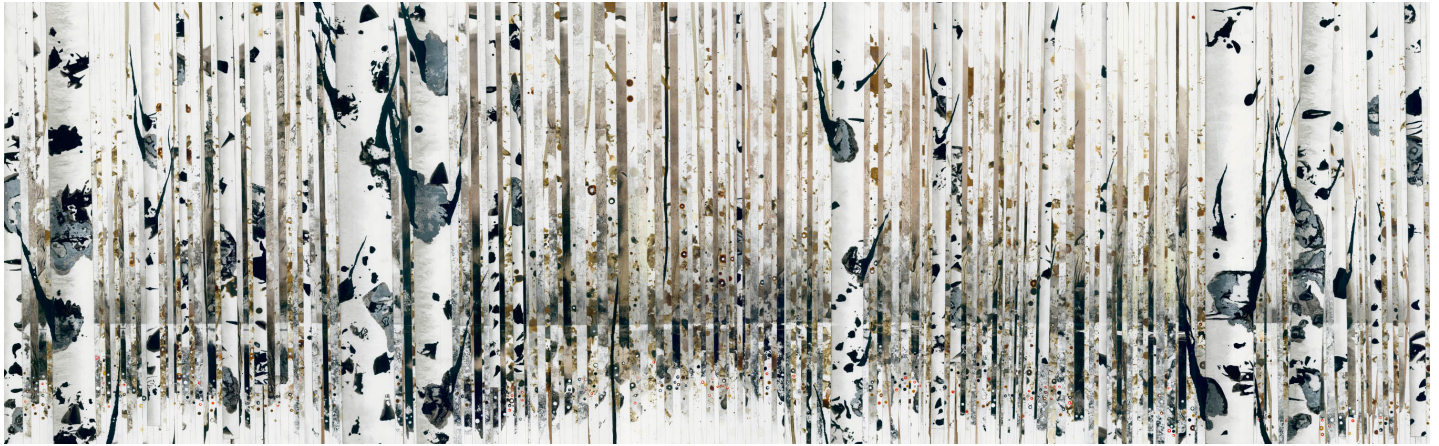

CELEBRATING 20 YEARS

Anastasia Kimmett, *Aspens with Earth and Dusk*  
Mixed Media, 20 3/4 x 67 in.