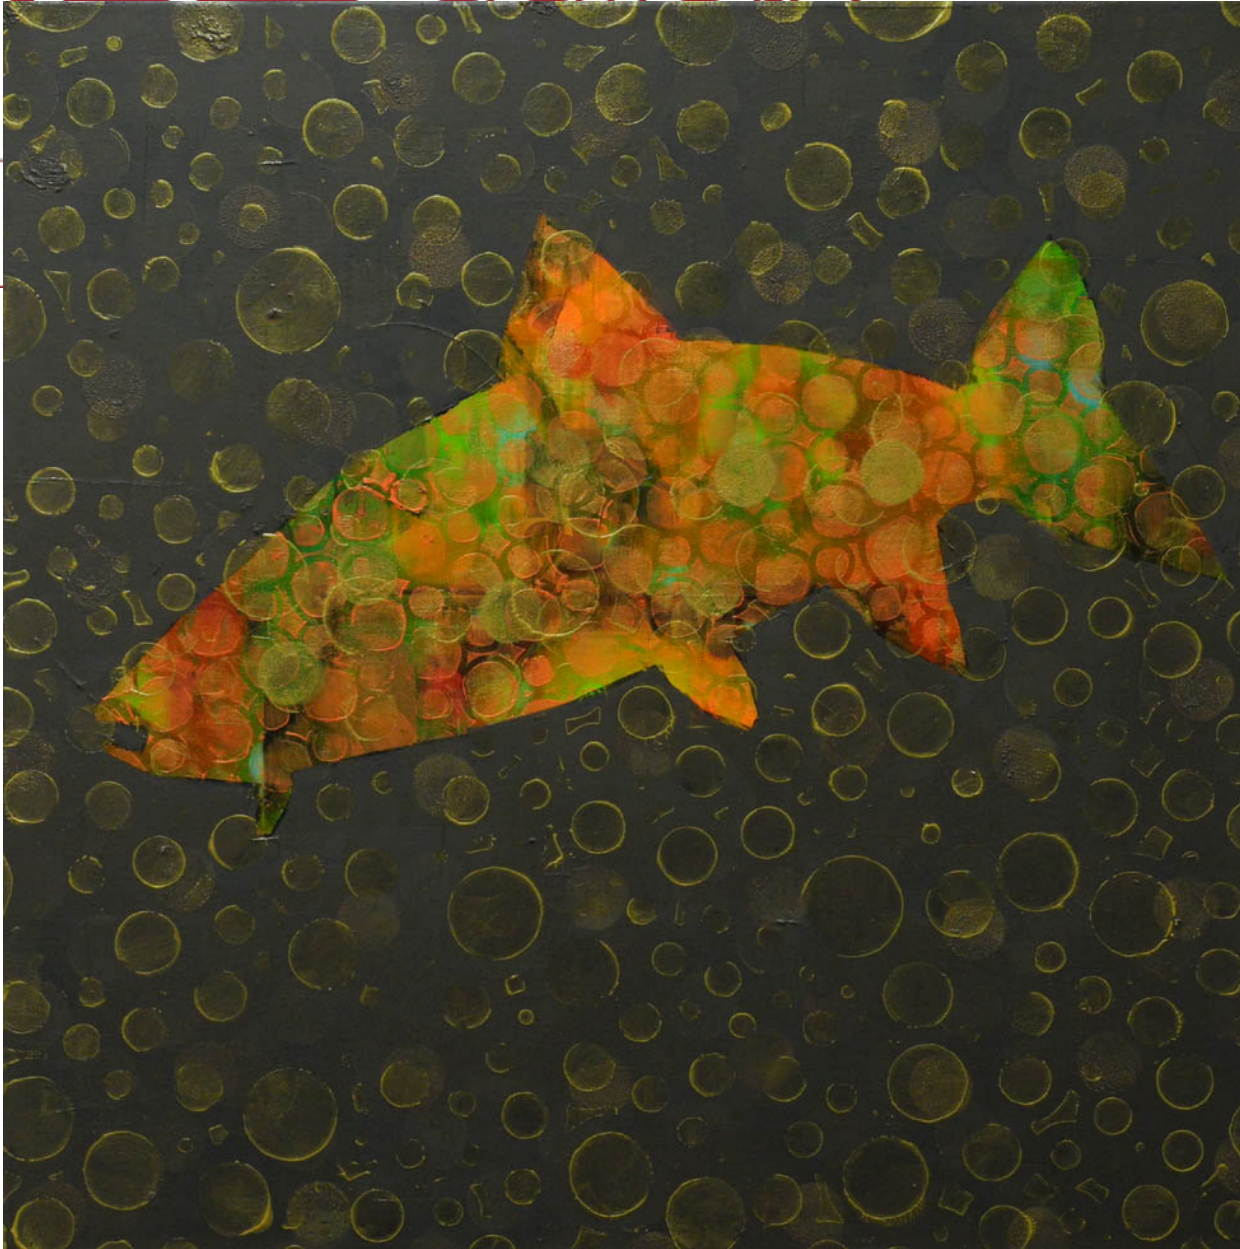

DIEHL

Les Thomas, *Trout Painting # 016-1370*, 2016
Oil on Canvas, 24 x 24 in.