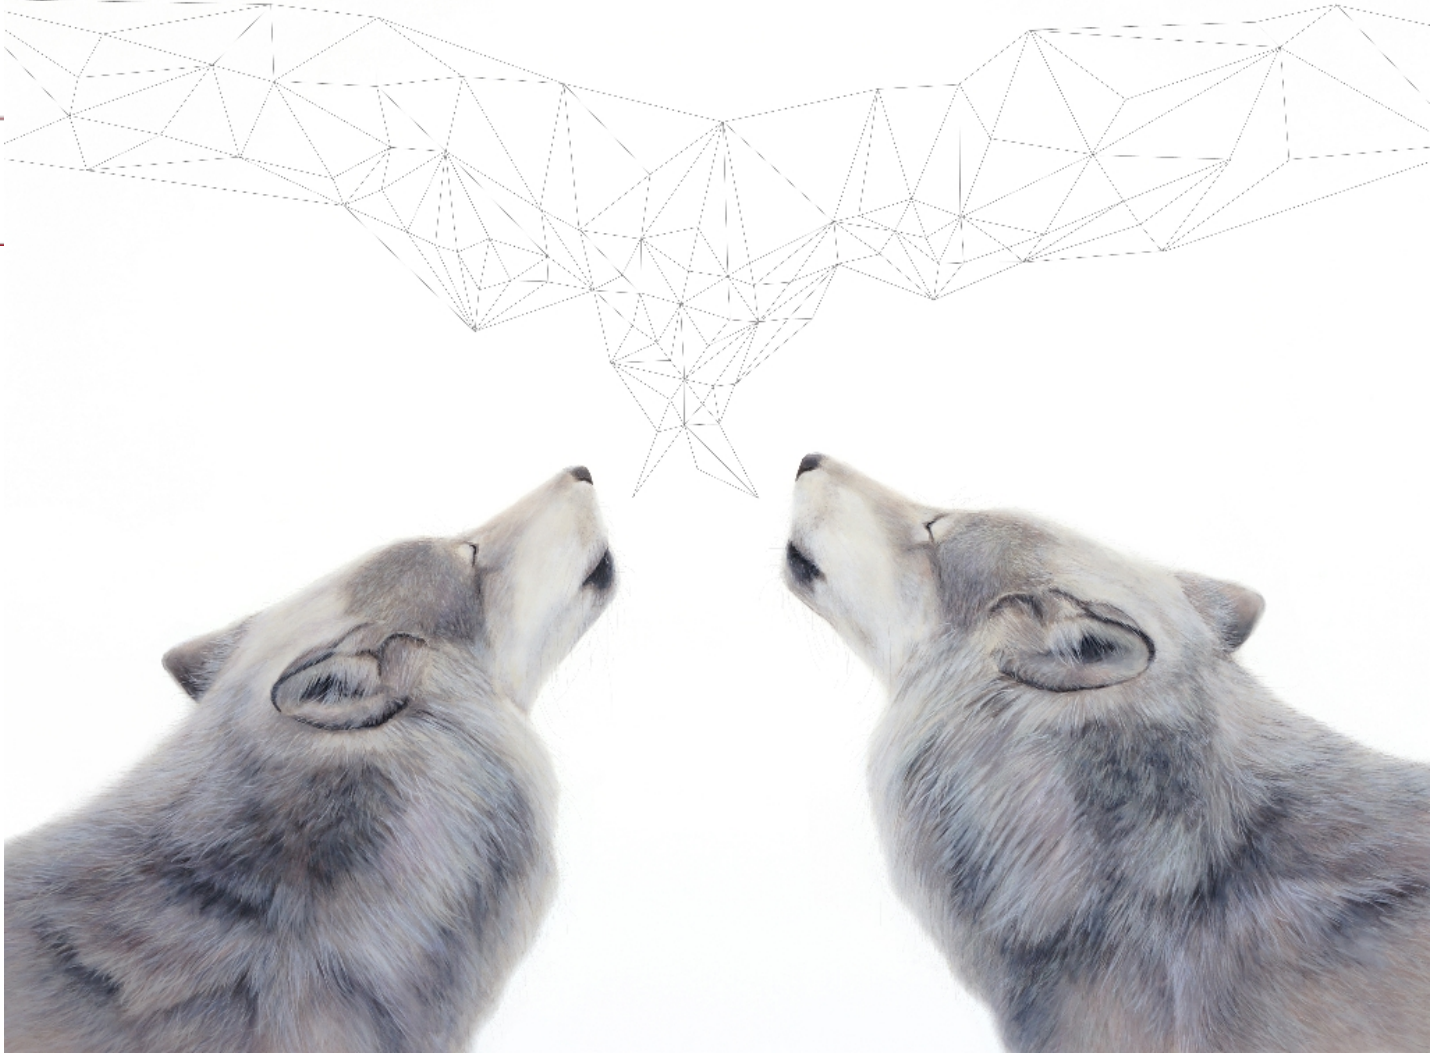

DIEHL
GALLERY

JenMarie Zeleznak, *But Yet I Still Cannot Find You*, 2016
Watercolor Pencil on Paper, 35 x 45 in.