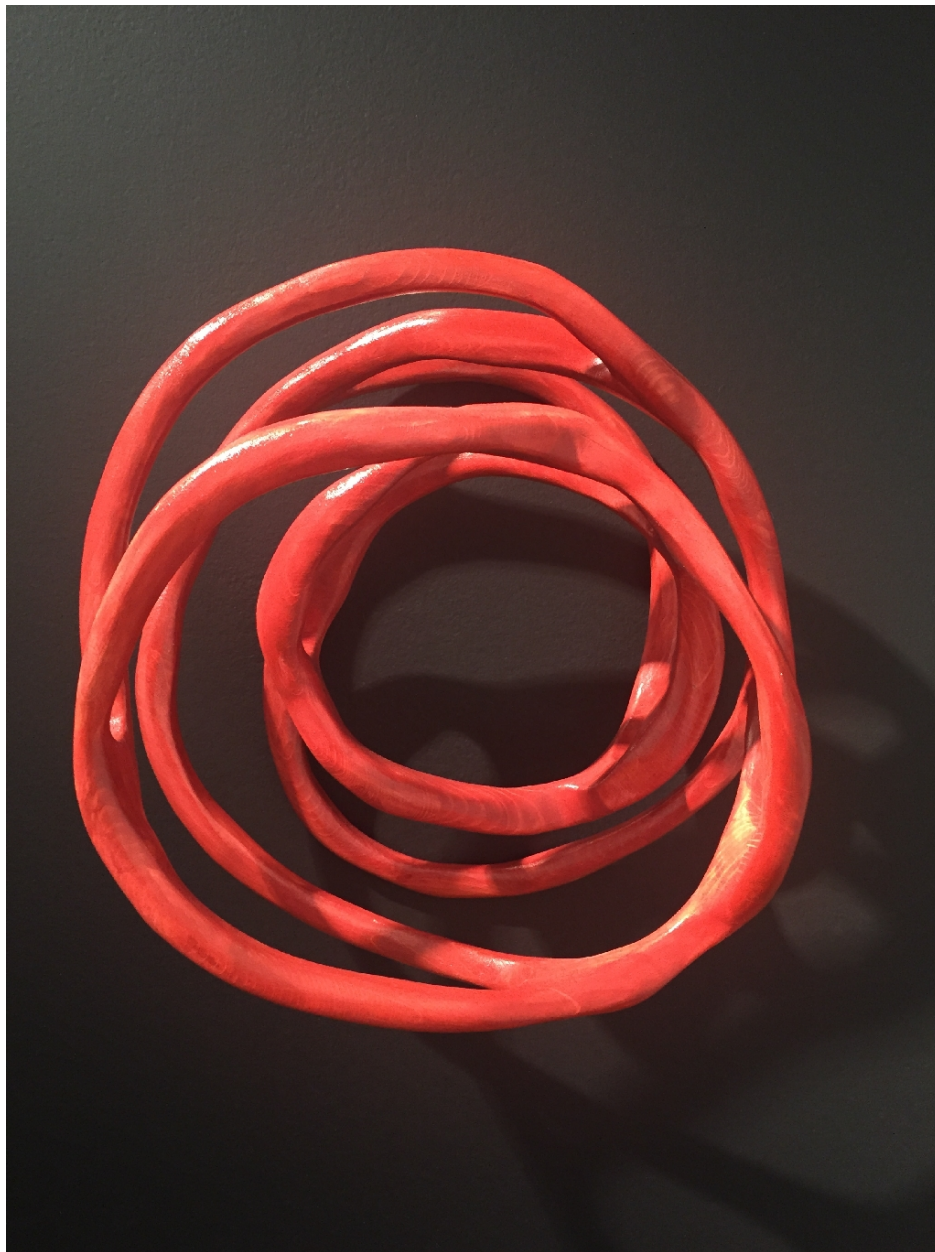

CELEBRATING 20 YEARS

Caprice Pierucci, *Red Cycle*
24 x 24 x 6 in.